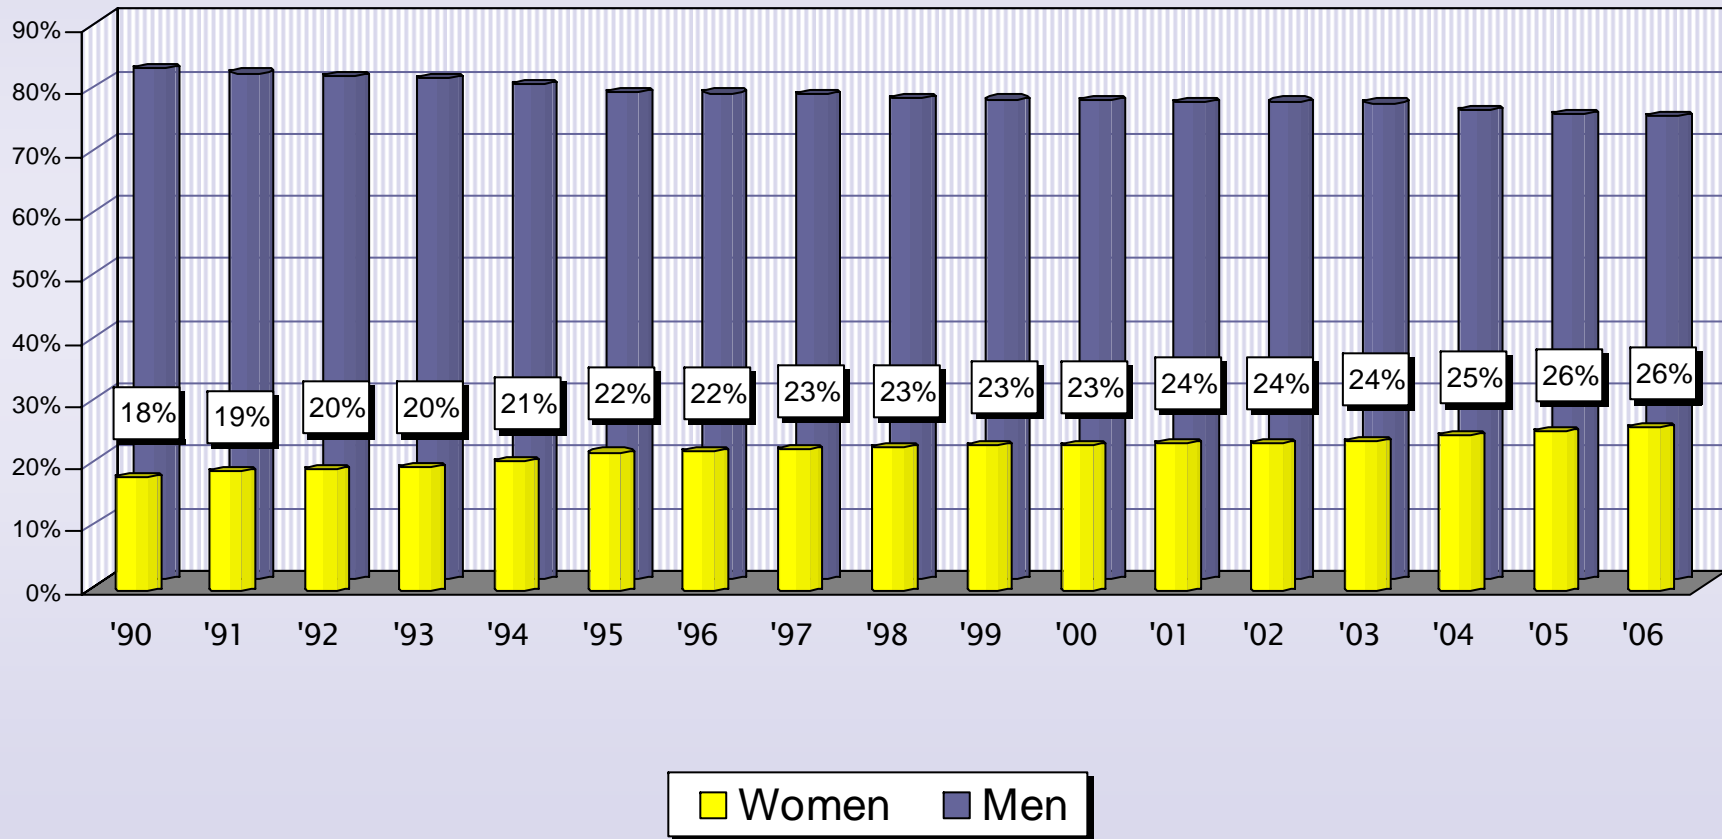

## UCLA Ladder Rank Faculty by Gender - 1990-2006

n = 1683   1576   1602   1552   1414   1403   1422   1477   1552   1575   1613   1647   1644   1661   1661   1658   1689

- o Source: UCOP
- o n = Total yearly number of faculty campus wide