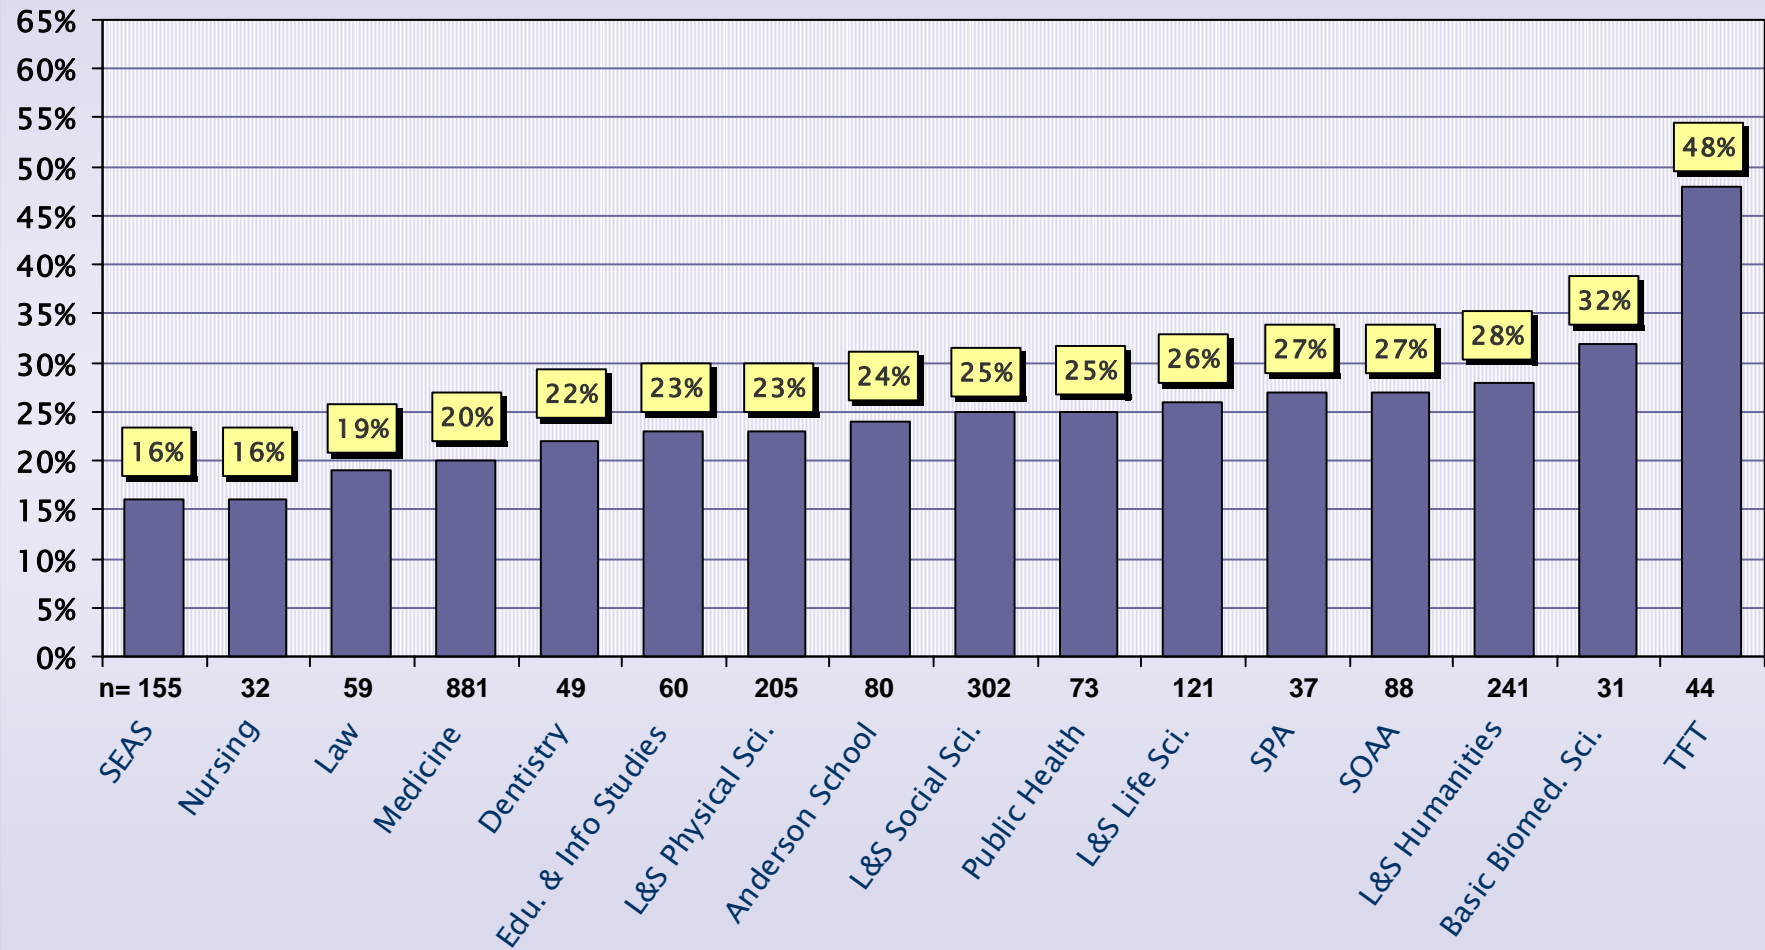

## UCLA Senate Faculty: Ages 60-69

- Data obtained from the Academic Personnel Office
- Data as of March 1, 2007
- n = Total Faculty within each School/Division