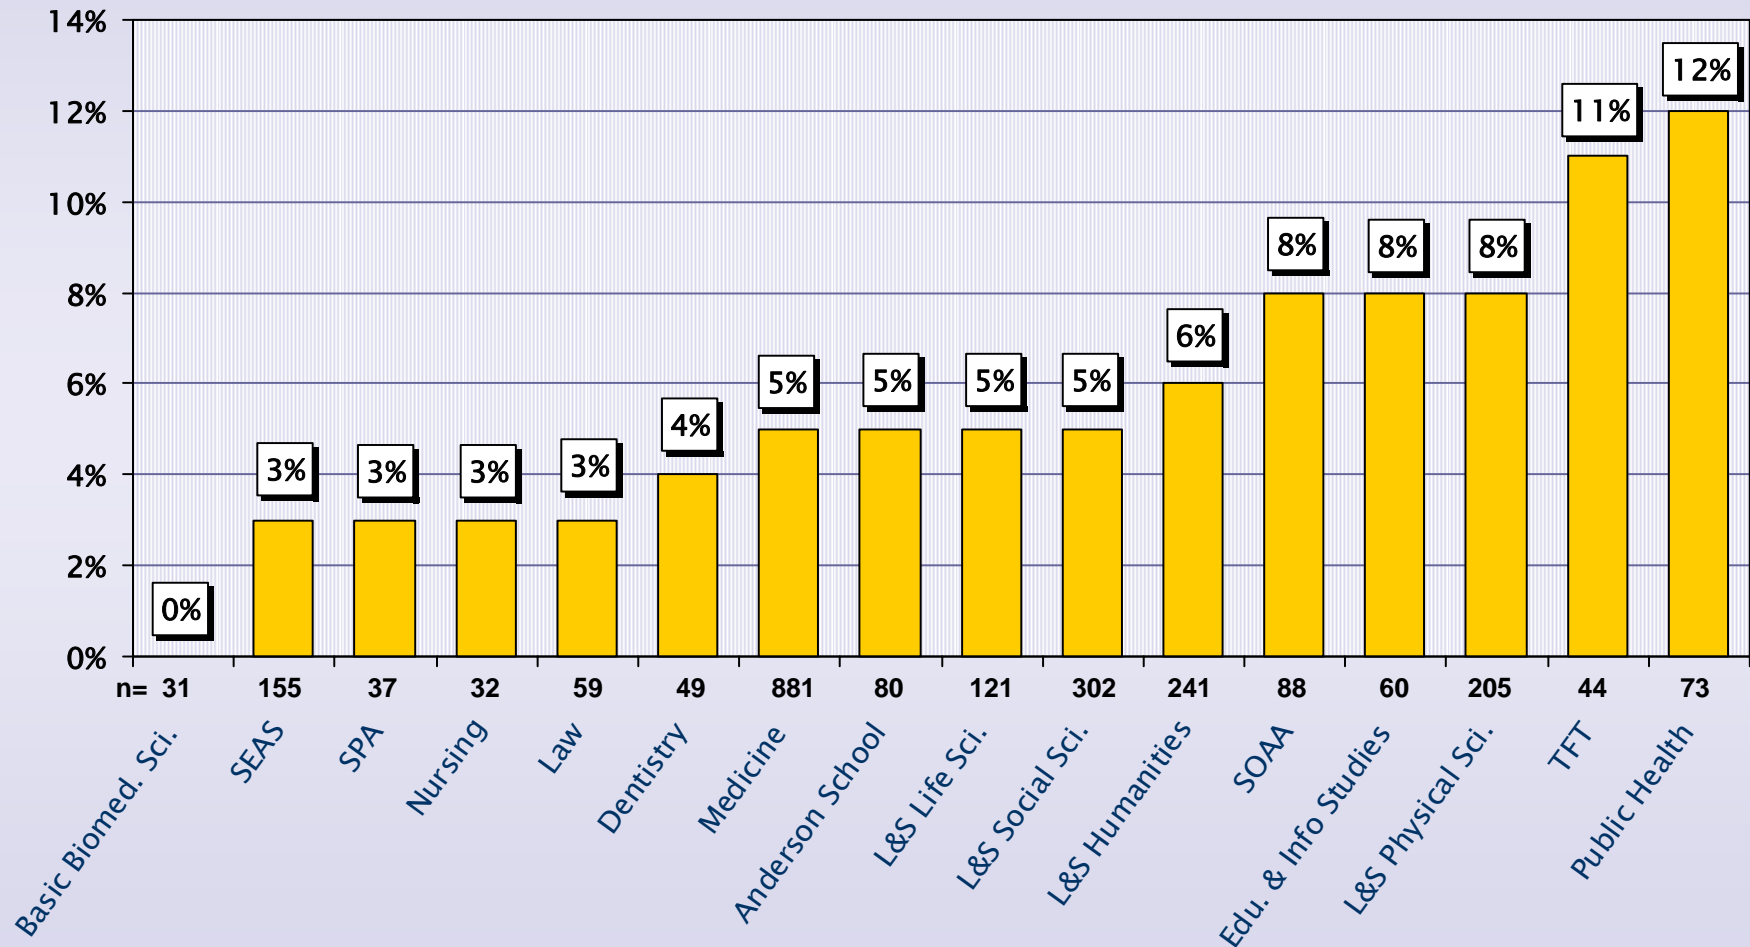

UCLA Senate Faculty: Age 70 and Above

- Data obtained from the Academic Personnel Office
- Data as of March 1, 2007
- n = Total Faculty within each School/Division