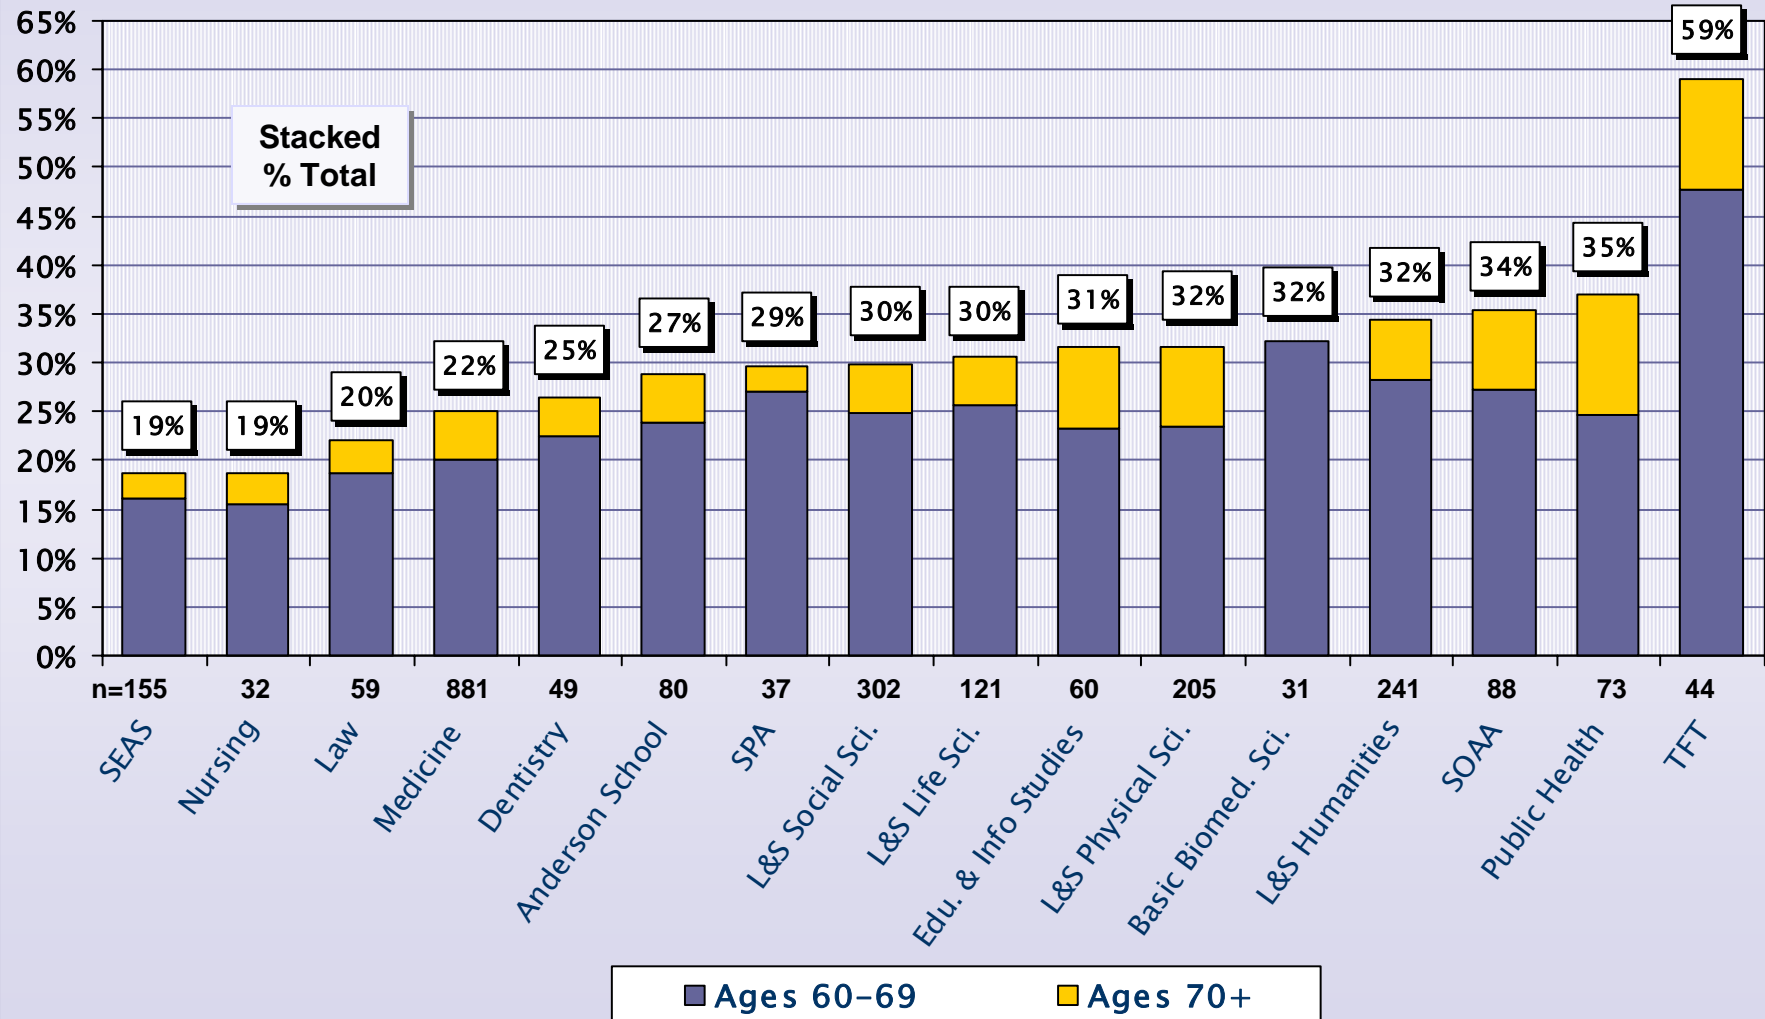

## Aging of UCLA Senate Faculty by School/Division

- Data obtained from the Academic Personnel Office
- Data as of March 1, 2007
- n = Total Faculty within each School/Division