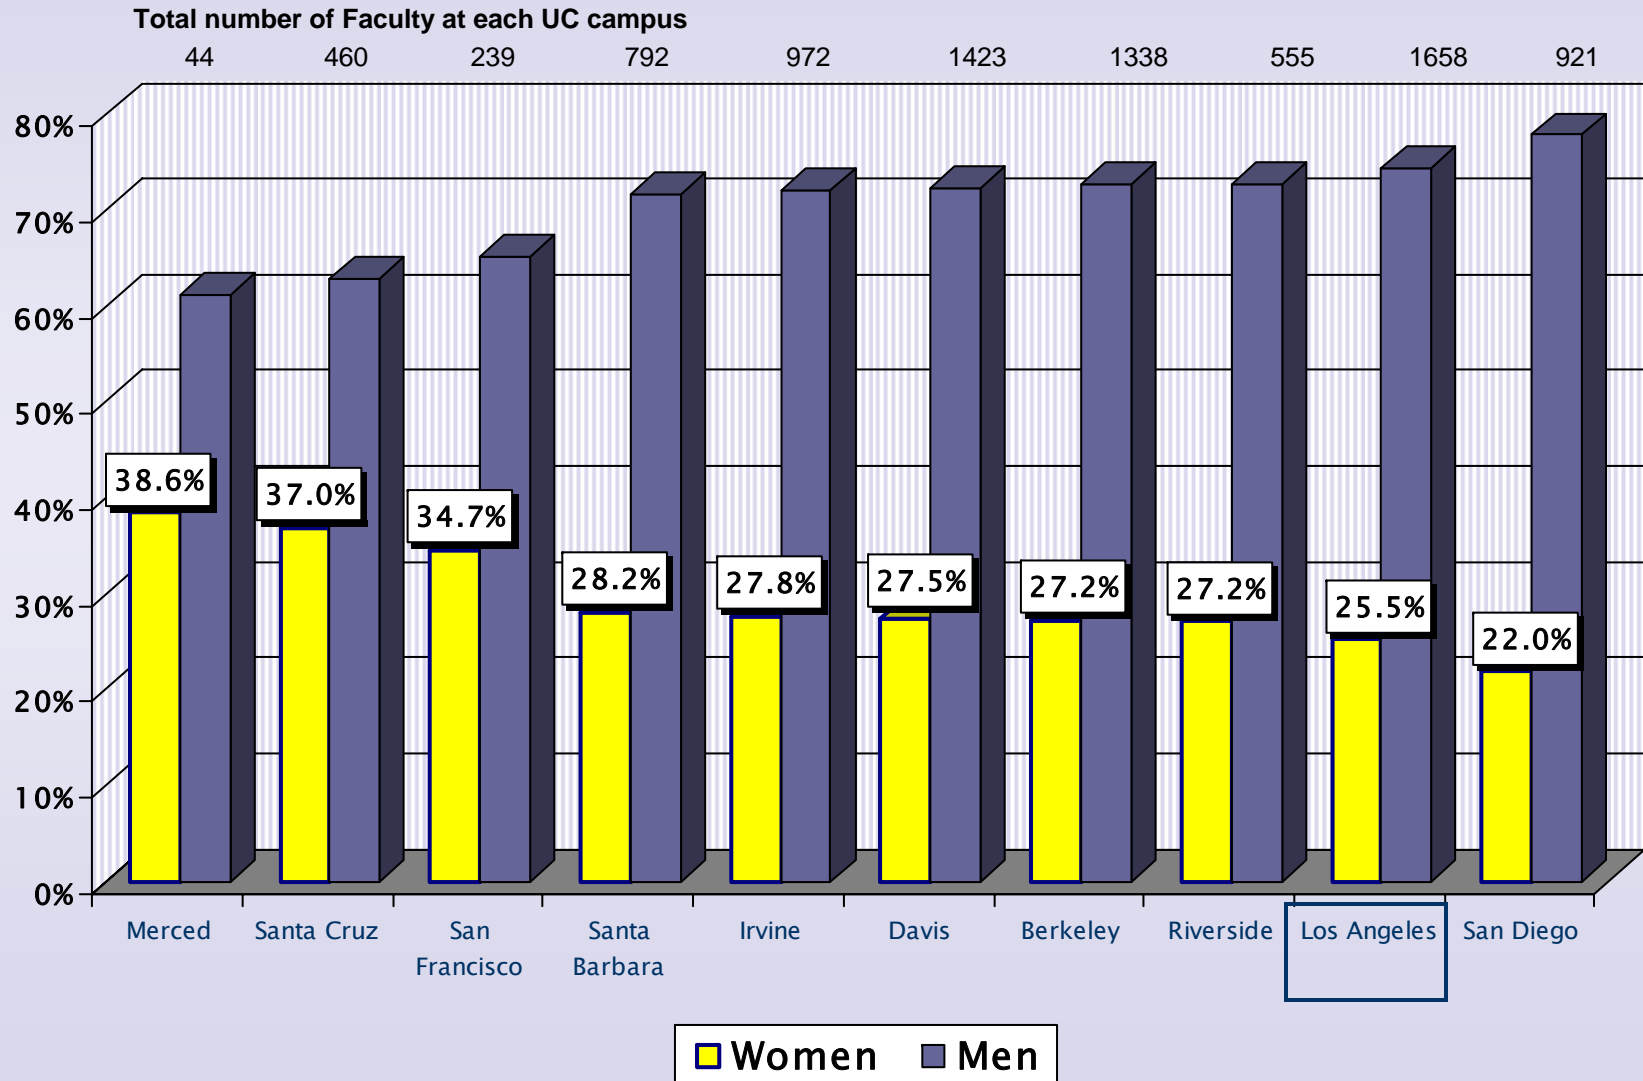

UC Ladder Rank Faculty by Campus and Gender - 2005-2006

- Data includes Full Prof, Assoc, Asst. & Lecturer w/SOE
- Source: UCOP