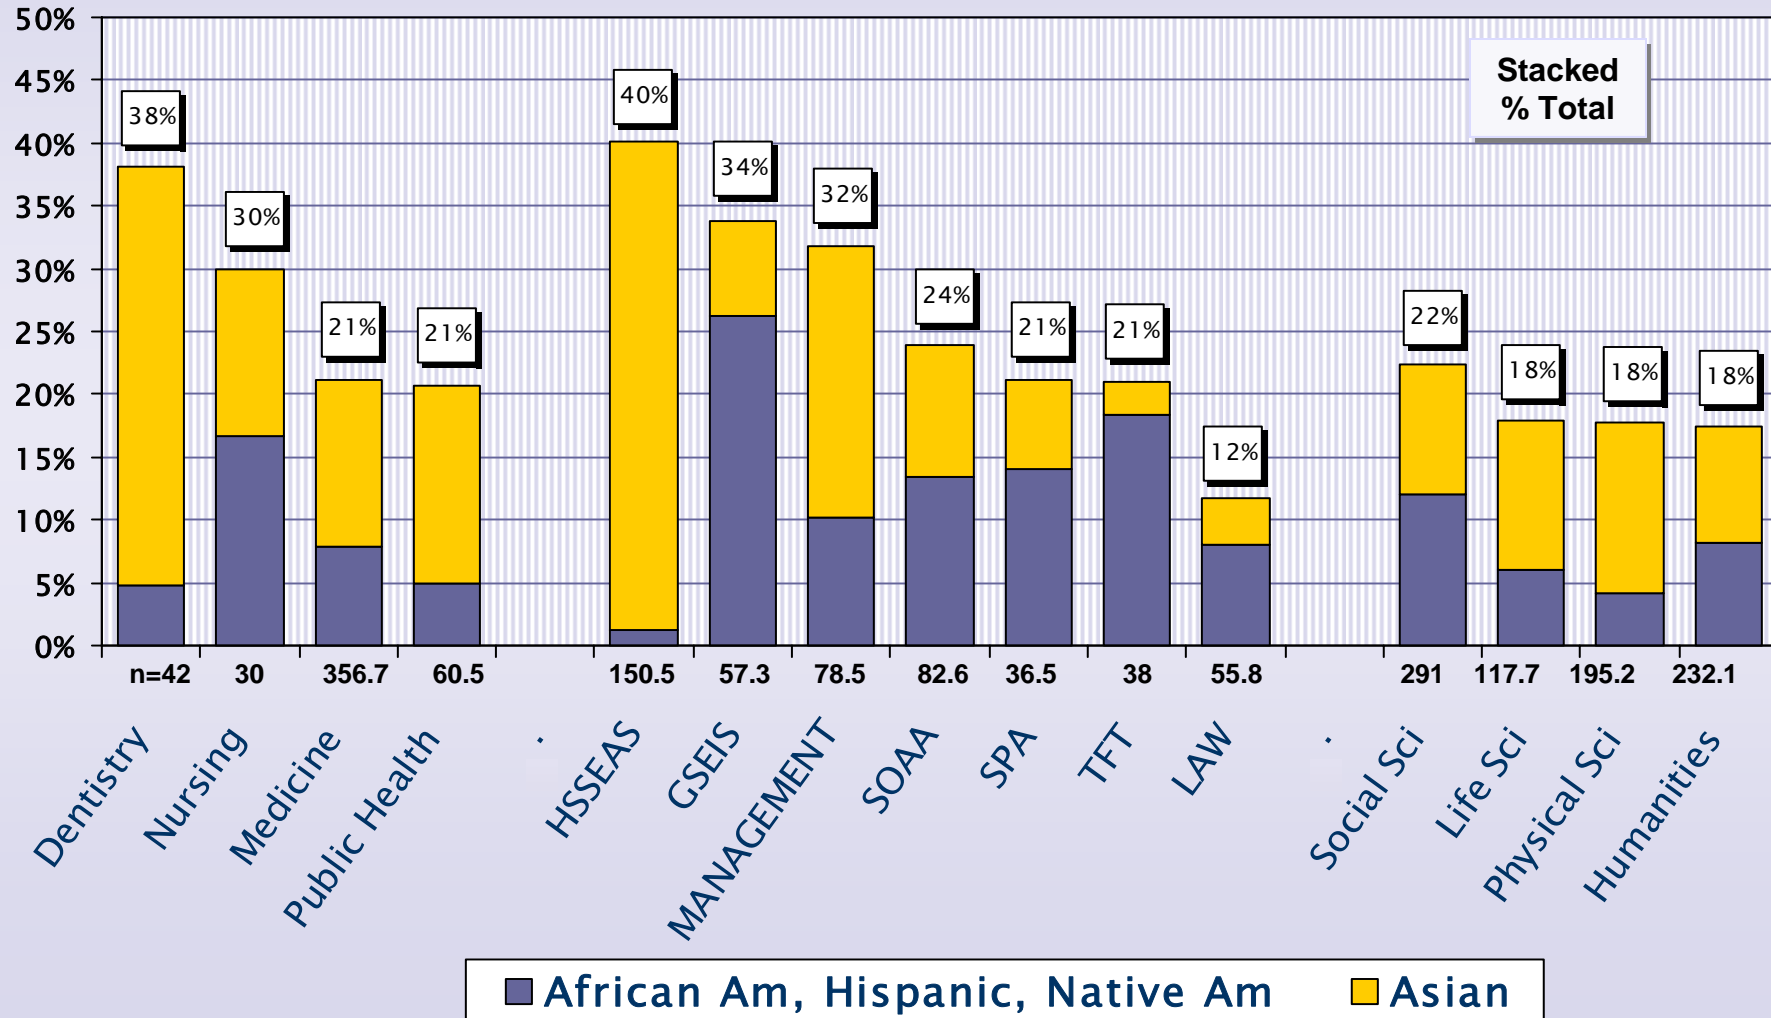

UCLA Minority Regular Faculty by School/Division - 2007-2008

○ Source: UCLA Personnel/Payroll System
 ○ n = Total Faculty FTE within each School/Division