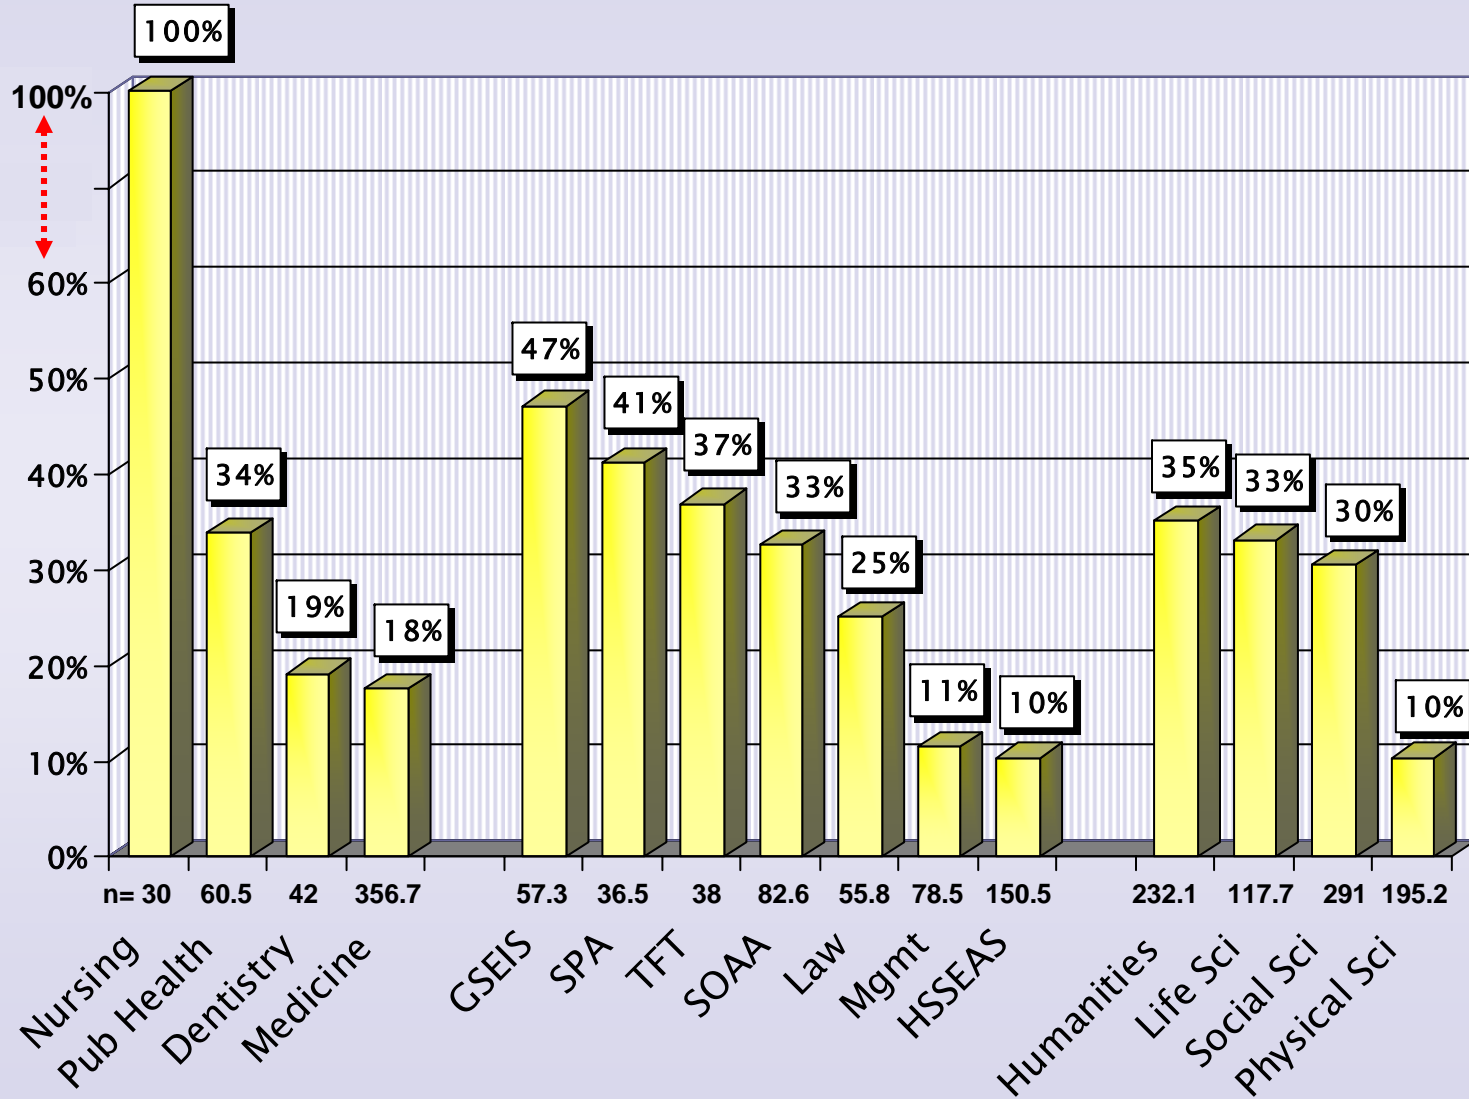

UCLA Women Regular Faculty by School/Division - 2007-2008

- Source: UCLA Personnel/Payroll System
- n = Total Faculty FTE within the School/Division