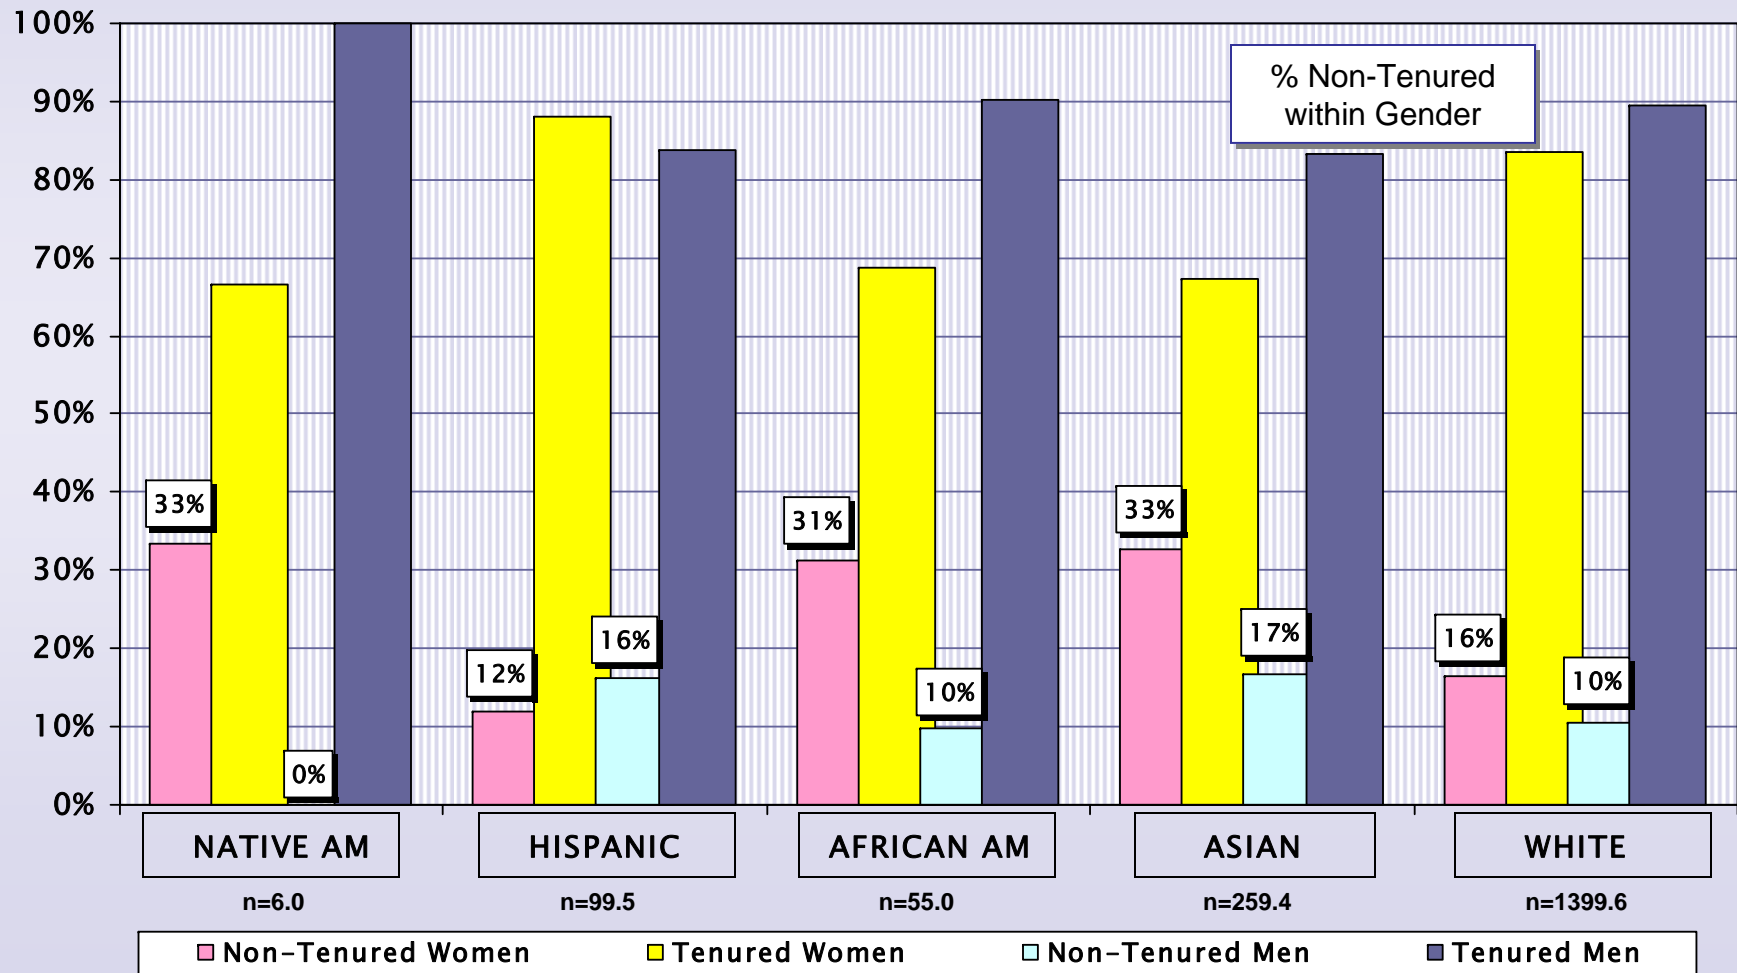

UCLA Regular Faculty by Race/Ethnicity, Gender, and Tenure Status - 2007-2008

○ n = Total Faculty FTE within each Ethnicity
 ○ Source UCLA Personnel/Payroll System