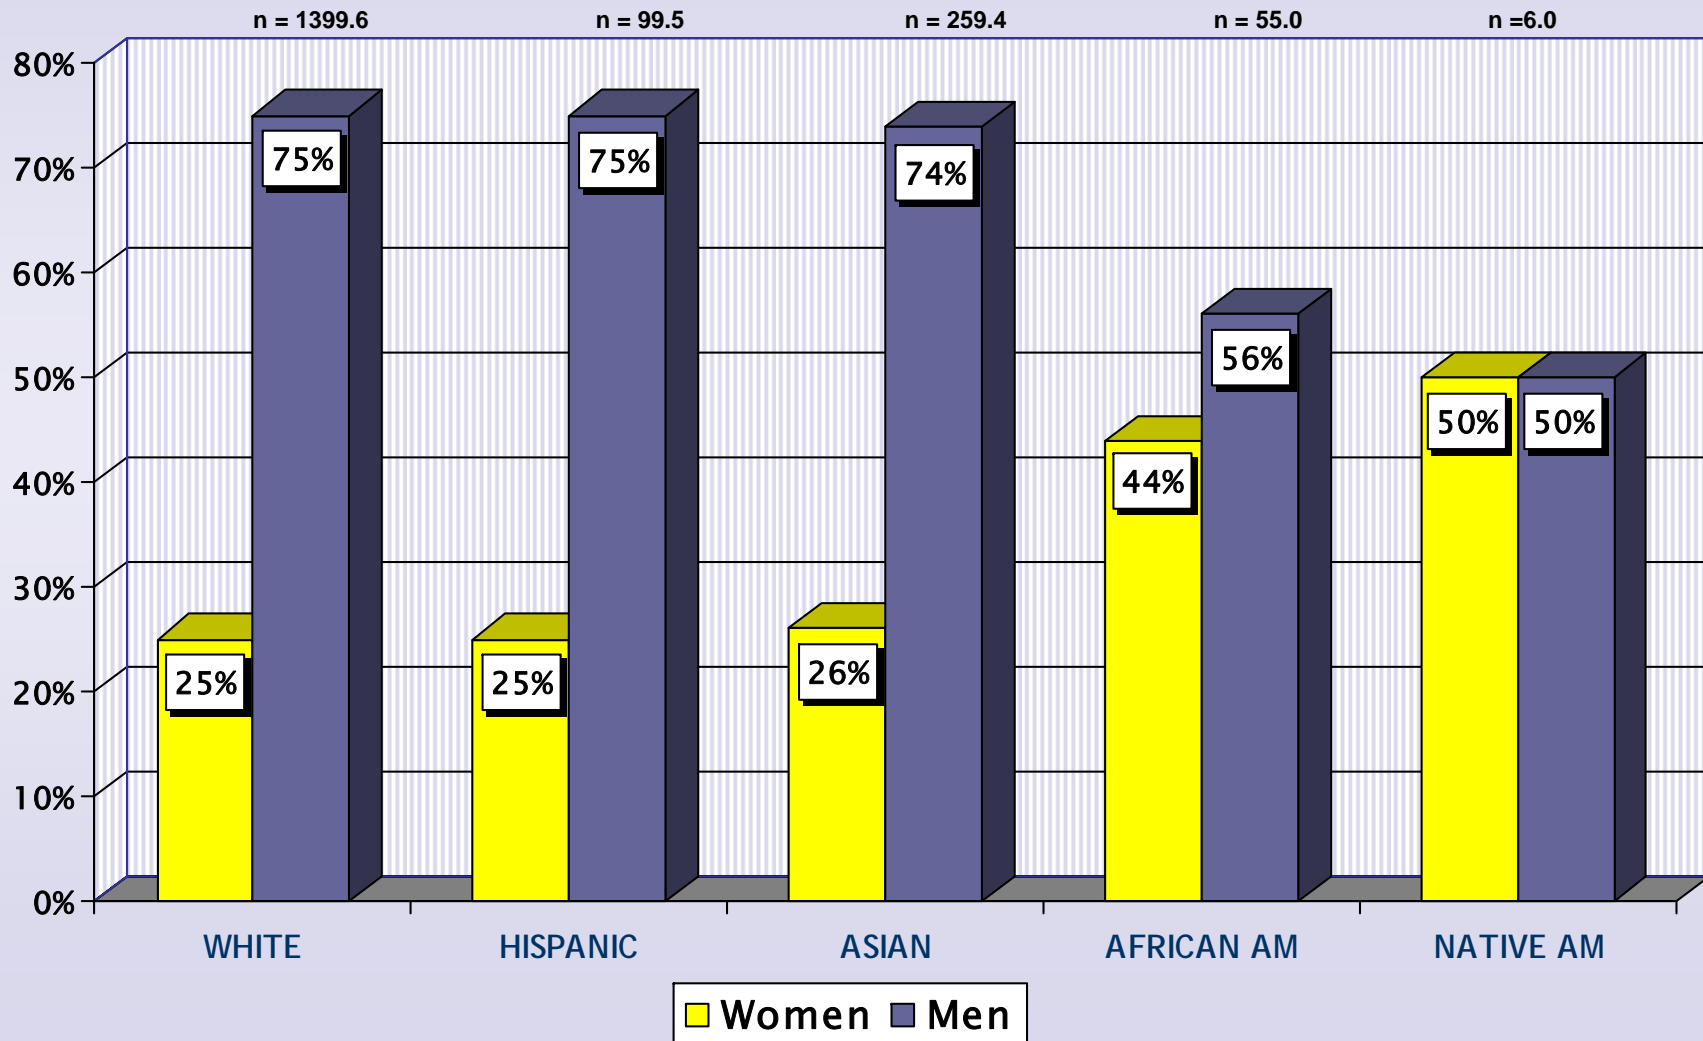

UCLA Regular Faculty by Race/Ethnicity and Gender - 2007-2008

○ n = Total Faculty FTE within each Ethnicity
 ○ Source: UCLA Personnel/Payroll System