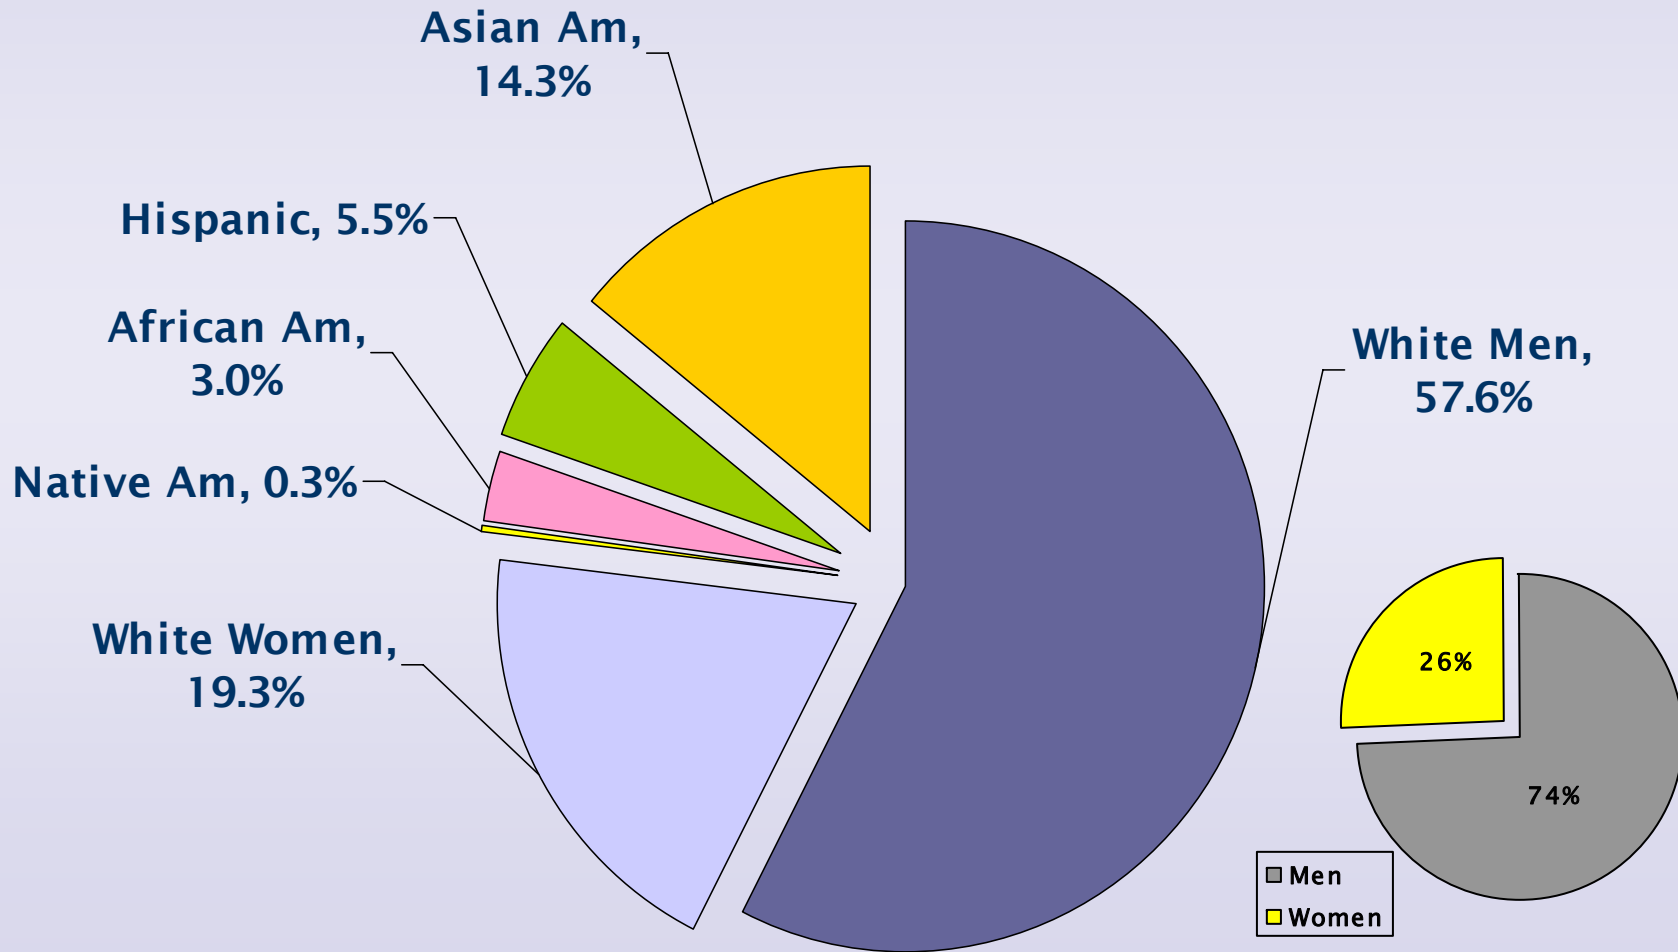

UCLA Regular Rank Faculty - 2007-2008

o Data includes regular rank faculty from both the general campus and the health sciences
o FTE count = 1834.5
o Source: UCLA Personnel/Payroll System